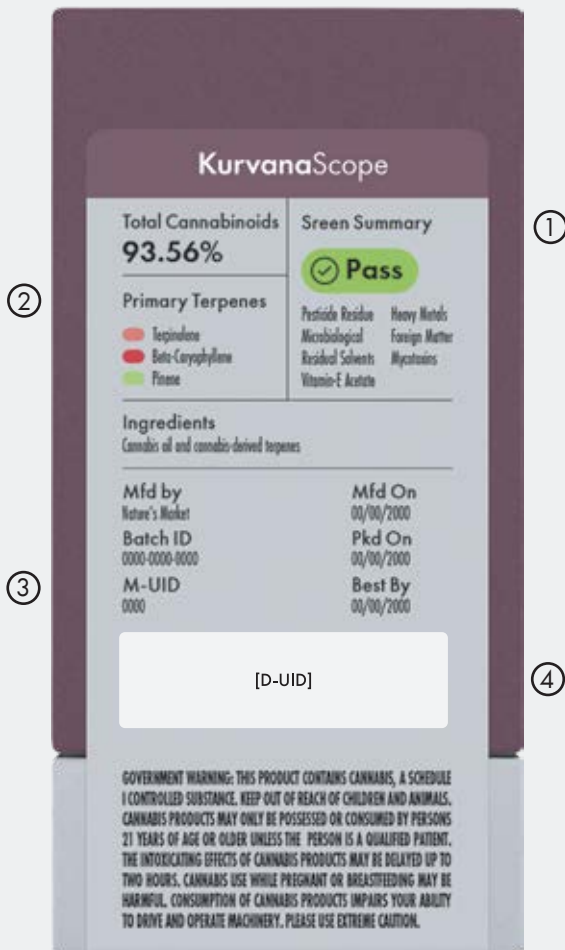

Branding | Packaging

New label with unprecedented lab transparency

Our redesigned **KurvanaScope** labels have been updated to showcase even more information at a glance.

- ① Now featuring three additional analysis including Vitamin E Acetate, Foreign Matter, and Mycotoxins. All testing performed by Cannalysis, a certified CA Laboratory.
- ② New Primary Terpenes designed for increased legibility.
- ③ Lot Numbers are now replaced with a Manufacturer Unique Identification (UID) tag.
- ④ As a State Licensed Operator, compliant Track & Trace implementation began on January 6, 2020. This means both Manufacturer and Distributor Unique Identifier (UID) tags are now included on every 10 pack box and vape package.