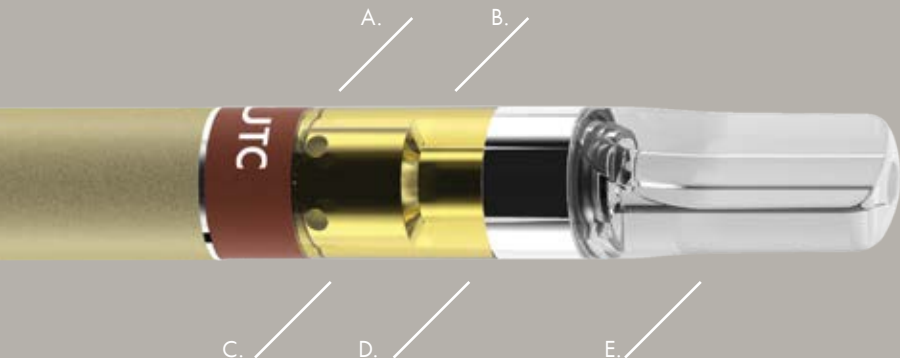

kurvana[®]

NEW

ASCND | High-Potency Line

Dutch Treat and Wedding Cake

Featuring our next
generation hardware

kurvana®

NEW

Our next generation hardware is here

Precise Oil Flow

- A. Precise pore sizes for optimal oil flow and dose control

Longer Lasting Oil

- D. Our housing tank reduces natural oil oxidation that keeps it fresher longer

CTEC 2.0

- B. Premium ceramic heating element composition and material refinement

Ergonomic Mouthpiece

- E. Custom crystal clear mouthpiece designed for extreme comfort

Food Grade Materials

From high quality stainless steel to our BPA-free tank, we kept safety in mind

[kurvana.com](https://www.kurvana.com)